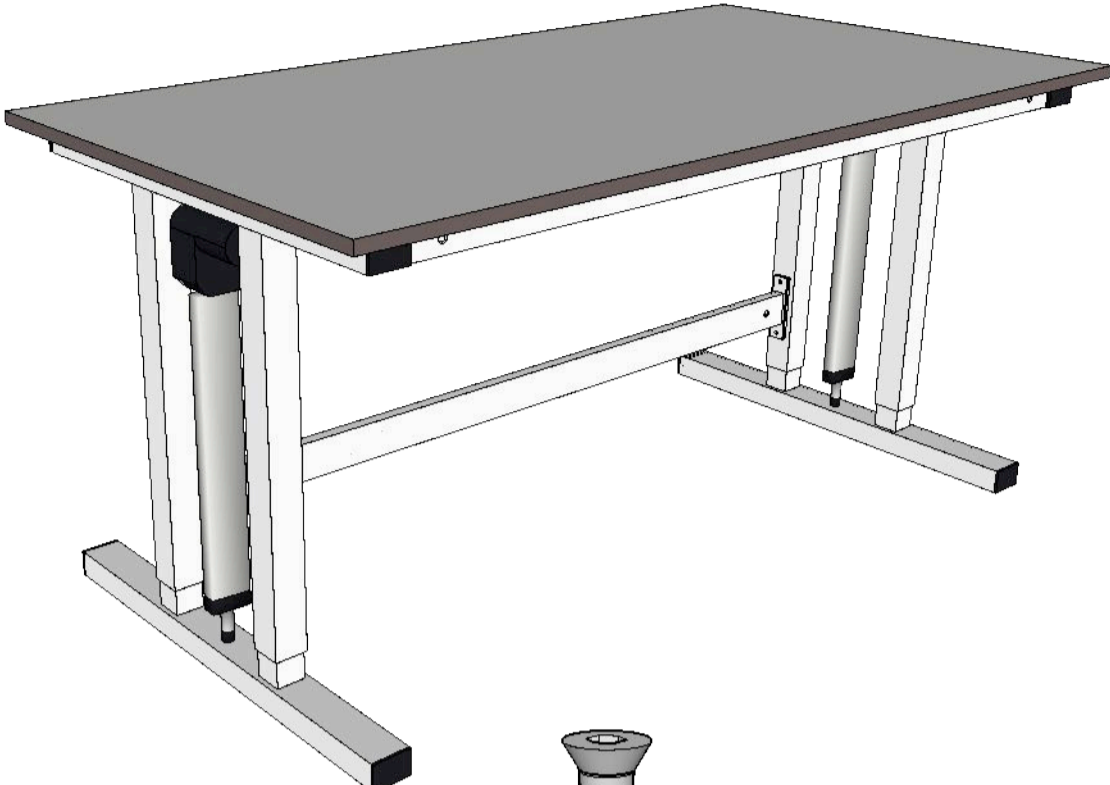

Eldrivet arbetsbord / Electric adjustable Worktable L 2500mm

-  X 4
-  X 4
-  X 4
-  X 12
-  X 4
-  X 4
-  X 4
-  X 4
-  X 6

-  X 8
-  X 1